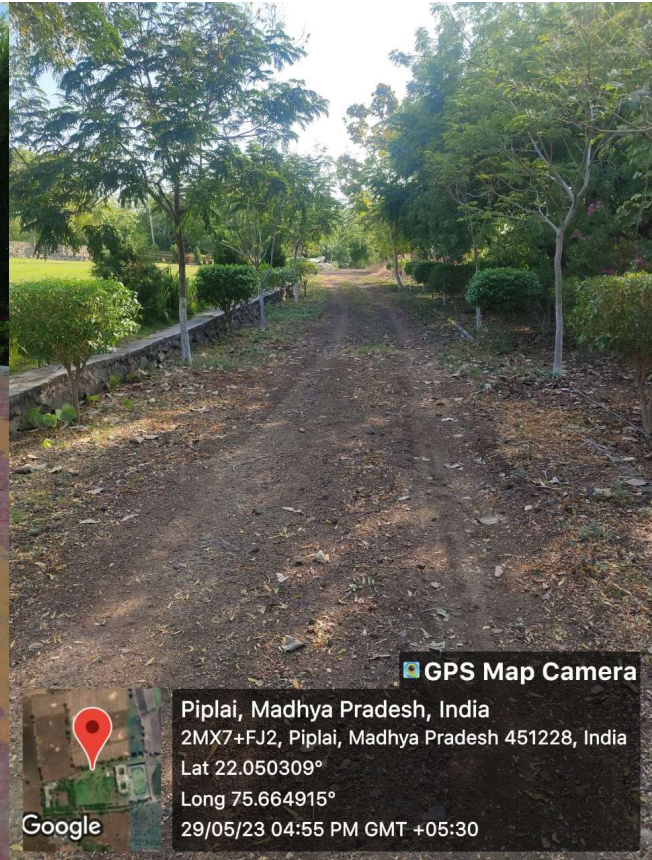

GULAB BAI YADAV SMRITI SHIKSHA MAHAVIDYALAYA, BORAWAN

NAAC
ACCREDITED
GRADE "B"

TEH-KASRAWAD, DISTRICT-KHARGONE (M.P.)

Recognized by NCTE, Affiliated by Devi Ahilya Vishwavidyalaya Indore