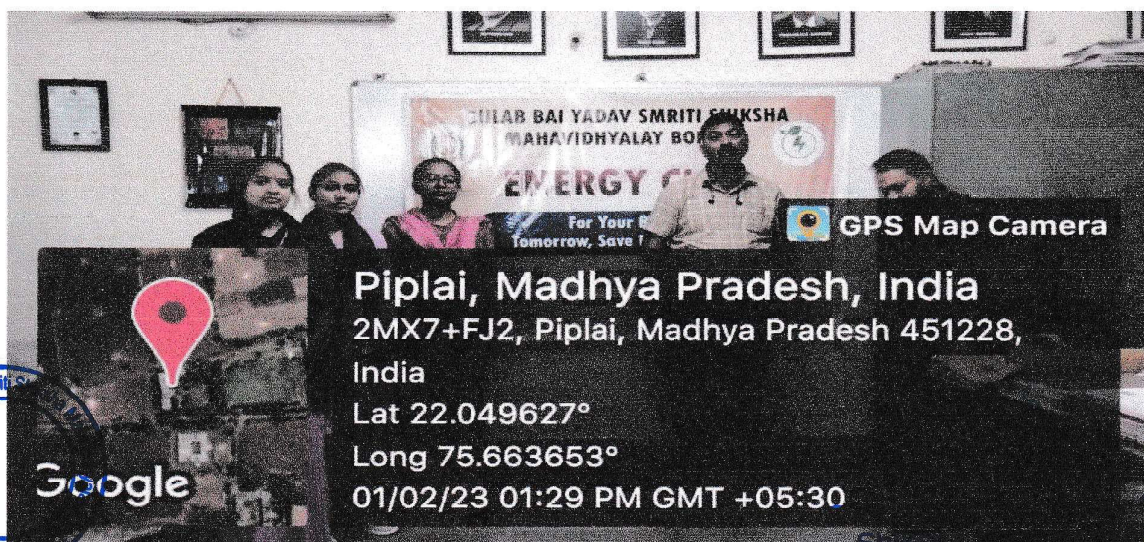

GULAB BAI YADAV SMRITI SHIKSHA MAHAVIDYALAYA, BORAWAN

NAAC
ACCREDITED
GRADE "B"

TEH-KASRAWAD, DISTRICT-KHARGONE (M.P.)

Recognized by NCTE, Affiliated by Devi Ahilya Vishwavidyalaya Indore

ENERGY CLUB FORMATION TO RAISE AWARENESS AMONG STUDENTS "SAVE ENERGY, SAVE EARTH"

ON

1/02/2023

As per the orders of Higher Education Department, Bhopal "Energy Club" was formed at GBYSSM on 01/02/2023, Borawan. Institute Principal Dr. Surendra Kumar Tiwari said that the college has formed Energy Club under Lifestyle for the Environment whose objective is to promote "Energy Conservation values among the students"

It will encourage the participation of Youth in Energy conservation. College's Assistant Professor, Surmal Narve and Rashmi Singh were appointed as Leaders on Energy Club along with B.Ed. students Shoeb Pathan and Priti Kothe were appointed as Energy monitors. The students of B.Ed. and M.Ed. participated in the program along with all the staff.