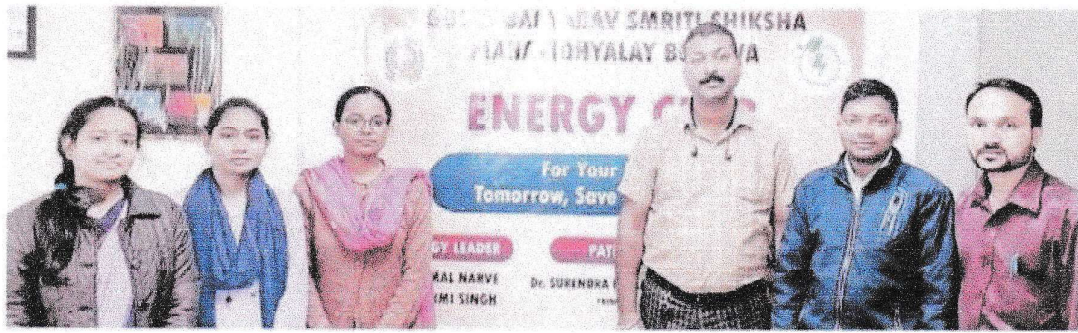

It will encourage the participation of Youth in Energy conservation. College's Assistant Professor, Surmal Narve and Rashmi Singh were appointed as Leaders on Energy Club along with B.Ed. students Shoeb Pathan and Priti Kothe were appointed as Energy monitors. The students of B.Ed. and M.Ed. participated in the program along with all the staff.

Smriti
aya
BORAWAN (M.P.)

GULAB BAI YADAV SMRITI SHIKSHA MAHAVIDYALAYA, BORAWAN

NAAC
ACCREDITED
GRADE "B"

TEH-KASRAWAD, DISTRICT-KHARGONE (M.P.)

Recognized by NCTE, Affiliated by Devi Ahilya Vishwavidyalaya Indore

गुलाब बाई यादव स्मृति शिक्षा महाविद्यालय बोरावां में एनर्जी क्लब का गठन

खरगोन निवा. म.प्र. उच्च शिक्षा विभाग भोपाल के आदेशानुसार गुलाबबाई यादव स्मृति शिक्षा महाविद्यालय बोरावां में एनर्जी क्लब शक्ति का गठन किया गया है। संस्था प्राचार्य डॉ. सुरेन्द्र कुमार तिवारी ने बताया कि